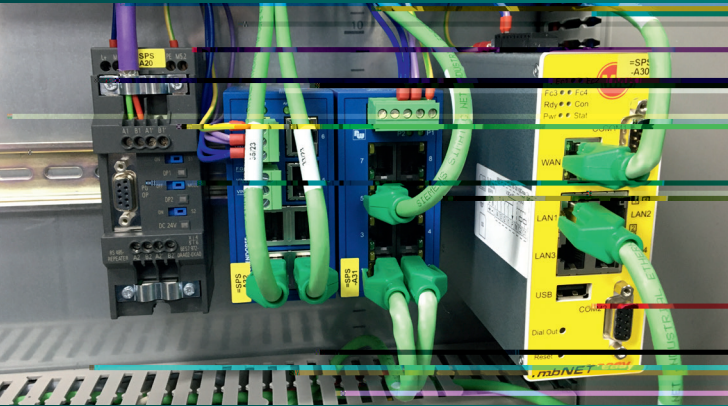

A member of **TOPWERK**

A blurred photograph of an industrial interior, showing a large room with a high ceiling, structural beams, and various pieces of equipment. The image is overlaid with a semi-transparent dark grey rectangle.

MB CONNECT LINE

www.prinzing-pfeiffer.com

MB CONNECT LINE UPGRADE

Installation situation in your control cabinet

If problems arise with your machine, our technician can remotely access and check the relevant system data to rectify the fault and ensure smooth operation continues.